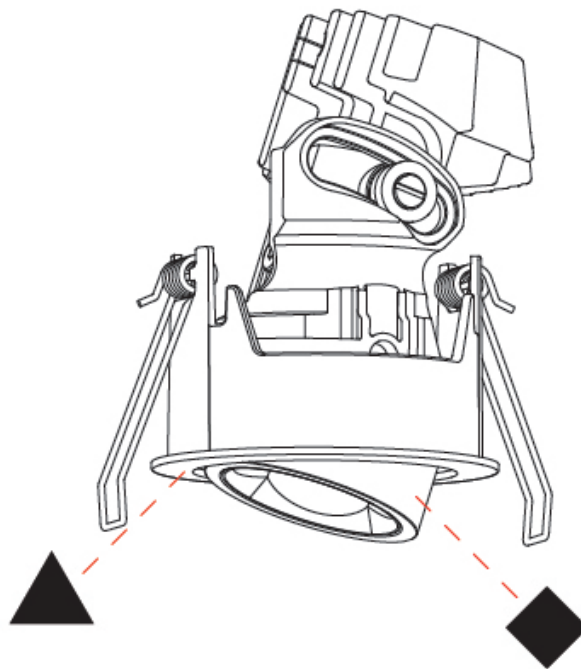

OIKO PRO ROUND ADJUSTABLE RECESSED

A35855-

PROJECT _____

TYPE _____

SPECIFIER _____

QUANTITY _____

DATE _____